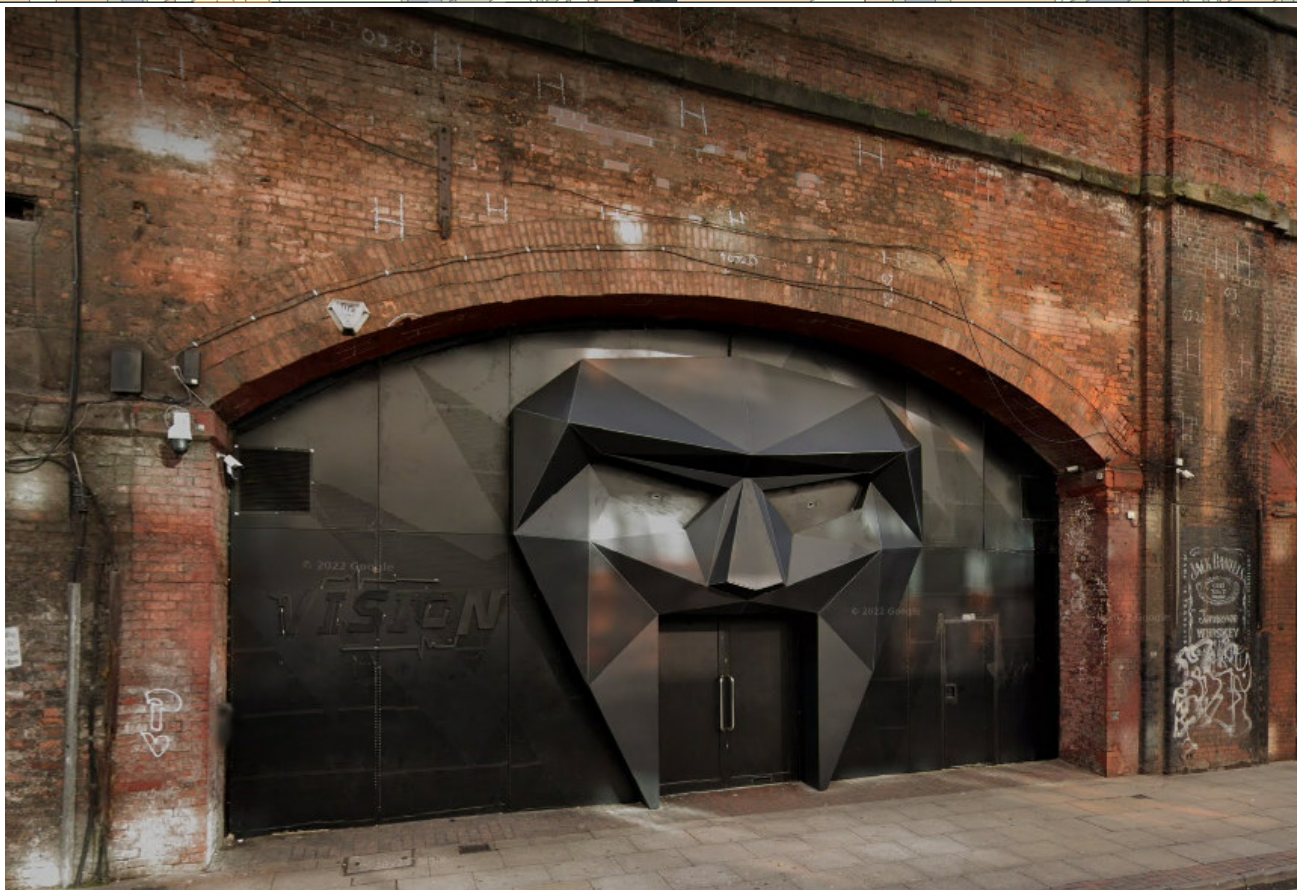

Vision

Arch 58, Whitworth Street West, Manchester, M1 5WW

Premises Licensing

Manchester City Council

© Crown copyright and database rights 2018. Ordnance Survey100019568.

PREMISE NAME: Vision

PREMISE ADDRESS: Arch 58, Whitworth Street West, Manchester, M1 5WW